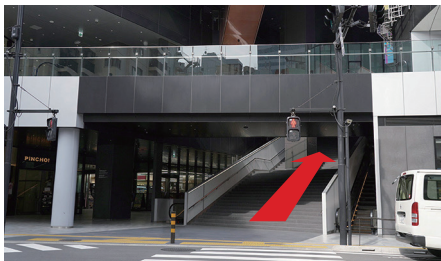

Sansan Head Office Access (by taxi) & Reception

Address: Shibuya Sakura Stage 28F, 1-1 Sakuragaoka-cho,
Shibuya-ku, Tokyo 150-6228, Japan

From Route 246, turn onto the road beside Shibuya Sakura Stage.
Use the taxi stand just past the first traffic light or the drop-off area
at the basement 3rd floor (B3F) parking garage ahead.

- ▶ From taxi stand p.1
 - ▶ From basement 3rd floor drop-off p.2
- ▶ Entry & Reception p.2

From taxi stand

Take the escalator in front of the traffic light up to the 3rd floor.

Turn left to go back in the direction you came from.

Enter the SHIBUYA Tower office entrance straight ahead.

Take the escalator up to the 5th floor.

Turn left and take the direct elevator to the 28th floor.

*You don't need to use the reception terminal on the 5th floor.