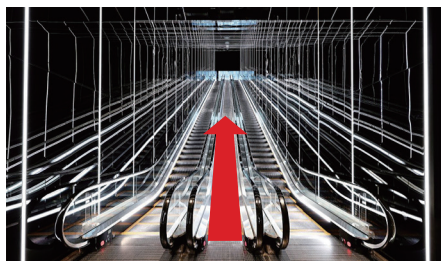

- ▶ From taxi stand p.1
 - ▶ From basement 3rd floor drop-off p.2
- ▶ Entry & Reception p.2

From taxi stand

Take the escalator in front of the traffic light up to the 3rd floor.

Turn left to go back in the direction you came from.

Enter the SHIBUYA Tower office entrance straight ahead.

Take the escalator up to the 5th floor.

Turn left and take the direct elevator to the 28th floor.

*You don't need to use the reception terminal on the 5th floor.