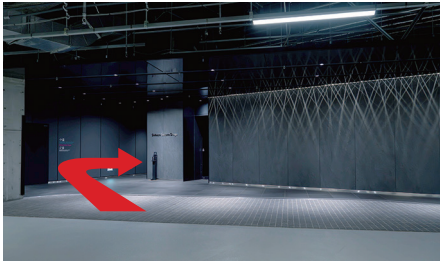

From basement 3rd floor drop-off

Proceed down the hallway on your left from the drop-off area.