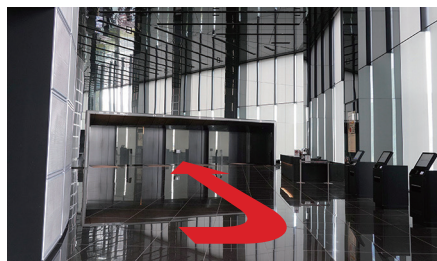

Sansan Head Office Access (by taxi) & Reception

Address: Shibuya Sakura Stage 28F, 1-1 Sakuragaoka-cho,
Shibuya-ku, Tokyo 150-6228, Japan

From Route 246, turn onto the road beside Shibuya Sakura Stage.
Use the taxi stand just past the first traffic light or the drop-off area
at the basement 3rd floor (B3F) parking garage ahead.

- ▶ From taxi stand p.1
 - ▶ From basement 3rd floor drop-off p.2
- ▶ Entry & Reception p.2

From taxi stand

Take the escalator in front of the traffic light up to the 3rd floor.

Turn left to go back in the direction you came from.

Enter the SHIBUYA Tower office entrance straight ahead.

Take the escalator up to the 5th floor.

Turn left and take the direct elevator to the 28th floor.

*You don't need to use the reception terminal on the 5th floor.