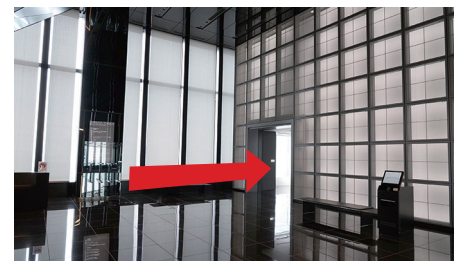

- ▶ From taxi stand p.1
 - ▶ From basement 3rd floor drop-off p.2
- ▶ Entry & Reception p.2

From taxi stand

Take the escalator in front of the traffic light up to the 3rd floor.

Turn left to go back in the direction you came from.

Enter the SHIBUYA Tower office entrance straight ahead.

Take the escalator up to the 5th floor.

Turn left and take the direct elevator to the 28th floor.

*You don't need to use the reception terminal on the 5th floor.

Proceed down the hallway ahead on your left.

*You don't need to use the reception terminal in front of the elevators.
*Please refer to p.6 for check-in instructions.

From basement 3rd floor drop-off

Proceed down the hallway on your left from the drop-off area.