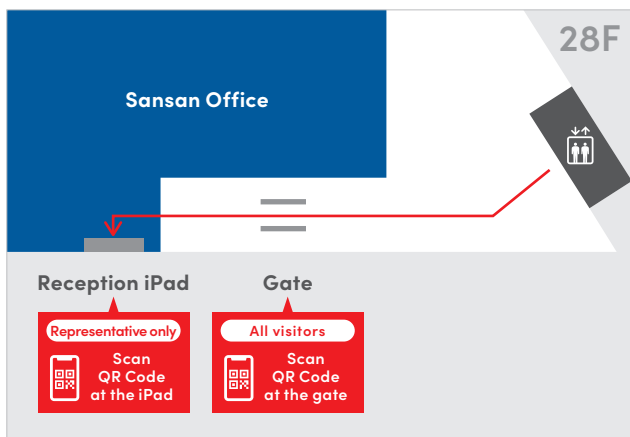

Proceed down the hallway ahead on your left.

*You don't need to use the reception terminal in front of the elevators.
*Please refer to p.6 for check-in instructions.

From basement 3rd floor drop-off

Proceed down the hallway on your left from the drop-off area.

Enter through the entrance on your left at the end of the hallway.

*Access outside of weekday hours (8 a.m.–midnight) requires a security card.

Take the elevator up to the 5th floor.

Take the direct elevator in front of you to the 28th floor.

*You don't need to use the reception terminal on the 5th floor.

Proceed down the hallway ahead on your left.

*You don't need to use the reception terminal in front of the elevators.
*Please refer to p.6 for check-in instructions.

Entry & Reception

- 1 Go Straight and you'll see a gate. Hold up the reception QR Code that we emailed you.
- 2 After you pass through the gate, you'll see an iPad on your left for calling our staff. Once more, hold up your QR Code.
*If you're with other people, the representative for the visit should do this.
- 3 Please have a seat and wait for our staff to come and meet you.